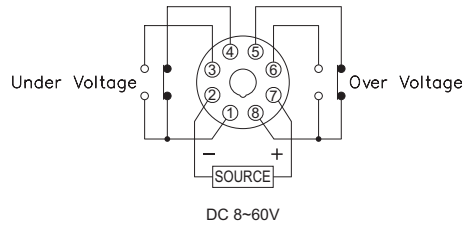

CONNECTION :

1C

2C

TIMING CHART :

1C

2C

DIMENSIONS : (mm)

N type(Surface Mounting): Using 8PFA Socket

Y type(Flush Mounting): Using US-08 Socket or P3G-08 Socket

ANLY ELECTRONICS CO., LTD.

<http://www.anly.com.tw>

TAIWAN MAIN OFFICE : ANLY ELECTRONICS CO., LTD.

No.19, Lane 202, Fushou St., Shinjuang City, Taipei, Taiwan 242
TEL: +886-2-2996-3202 FAX: +886-2-2996-2017

MALAYSIA BRANCH : JUSTY ELECTRONICS (M) SDN, BHD.

No.1, Jalan 6/89B, Kawasan Perindustrian Trisegi, Batu 3 1/2 Off Jalan Sungei Besi, 57100 Kuala Lumpur, Malaysia
TEL: +60-3-7983-5758 FAX: +60-3-7981-5052

HONG KONG BRANCH : ANLY ELECTRONICS (HK) LTD.

Flat K, 13/F, Edward Mansion, 141 Prince Edward Road W., Kowloon, Hong Kong
TEL: +852-2397-2505 FAX: +852-2397-6080

SHANGHAI BRANCH : ANLY TECHNOLOGY (WUXI) CO., LTD.

Room 13G, No.831, Xinzha Rd., Jingan District, Shanghai, China 200041
TEL: +86-21-6218-3300 FAX: +86-21-6217-5911

NO. AEVRD-I-B