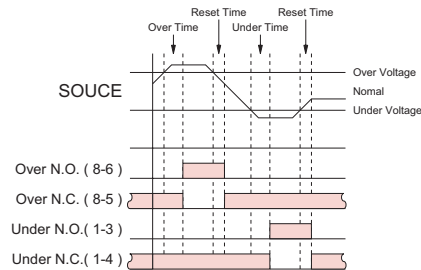

CONNECTION :

1C

2C

TIMING CHART :

1C

2C

DIMENSIONS : (mm)

N type(Surface Mounting): Using 8PFA Socket