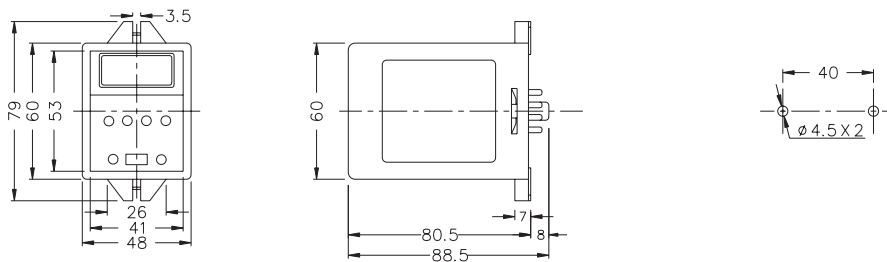

CONNECTION :

1C

2C

TIMING CHART :

1C

2C

DIMENSIONS : (mm)

N type(Surface Mounting): Using 8PFA Socket