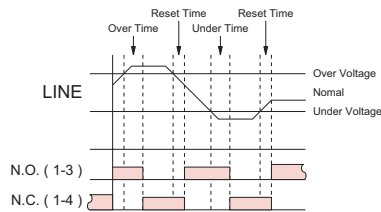

CONNECTION :

1C

2C

TIMING CHART :

1C

2C

DIMENSIONS : (mm)

N type(Surface Mounting): Using 8PFA Socket