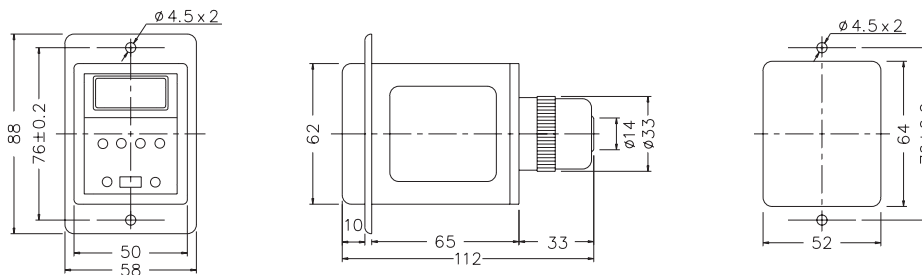

ANLY ELECTRONICS CO., LTD.

<http://www.anly.com.tw>

TAIWAN MAIN OFFICE : ANLY ELECTRONICS CO., LTD.

No.19, Lane 202, Fushou St., Shinjuang City, Taipei, Taiwan 242
TEL: +886-2-2996-3202 FAX: +886-2-2996-2017

MALAYSIA BRANCH : JUSTY ELECTRONICS (M) SDN, BHD.

No.1, Jalan 6/89B, Kawasan Perindustrian Trisegi, Batu 3 1/2 Off Jalan Sungei Besi, 57100 Kuala Lumpur, Malaysia
TEL: +60-3-7983-5758 FAX: +60-3-7981-5052

HONG KONG BRANCH : ANLY ELECTRONICS (HK) LTD.

Flat K, 13/F, Edward Mansion, 141 Prince Edward Road W., Kowloon, Hong Kong
TEL: +852-2397-2505 FAX: +852-2397-6080

SHANGHAI BRANCH : ANLY TECHNOLOGY (WUXI) CO., LTD.

Room 13G, No.831, Xinzha Rd., Jingan District, Shanghai, China 200041
TEL: +86-21-6218-3300 FAX: +86-21-6217-5911

NO. AEVRD-I-B