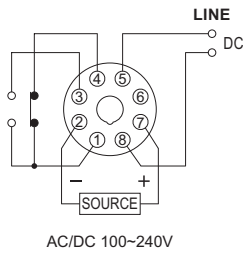

SPECIFICATION :

Operating voltage	AC/DC(V): 100 ~ 240(AEVR-□□D) DC(V): 8 ~ 60(AEVR-□D)
Allowable operating voltage range	85~110% of rated operating voltage
Rated frequency	50 / 60 Hz
Detecting method	Detect DC supply voltage
Detecting range	2C TYPE: 8 ~ 60V P TYPE: 77 ~ 143V L TYPE: 160 ~ 300V
Reset time	1S / 5S
Display	Display resolution ±1%
Contact rating	250VAC 5A (resistive load)
Power consumption	Approx. 3.3VA
Life	Mechanical: 5,000,000 times Electrical: 100,000 times
Ambient temperature	-10 ~ +50°C
Ambient humidity	MAX 85%RH
Weight	Approx. 135g

TYPE SELECTION :

Operating voltage		AC/DC 100~240V		As same as detecting voltage	
Output contact		1C		2C	
Voltage detect range	8~60V	----	----	AEVR-ND	AEVR-YD
	77~143V	AEVR-NPD	AEVR-YPD	----	----
	160~300V	AEVR-NLD	AEVR-YLD	----	----

CONNECTION :

1C

2C

TIMING CHART :

1C

2C

DIMENSIONS : (mm)

N type(Surface Mounting): Using 8PFA Socket